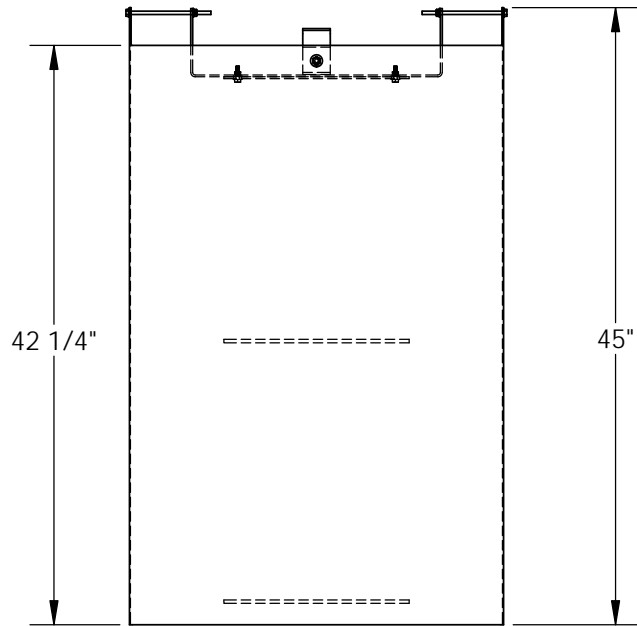

SOLID PLATFORM OPTION - SL-DK

APPROX WEIGHT: 32.60 lbs.
 DOES NOT INCLUDE WEIGHT OF POWER OR PACKAGING!!!

*** ANY ADDITIONS, DELETIONS, OR OMISSIONS MUST BE CORRECTED ON THIS DRAWING AS THIS DRAWING WILL BE CONSIDERED ALL INCLUSIVE ***

ALL GRAPHICS PROVIDED ARE FOR REFERENCE ONLY. IF CERTAIN DIMENSIONS ARE CRITICAL PLEASE VERIFY THOSE DIMENSIONS WITH YOUR SALESPERSON

STANDARD FEATURES

- MODEL NUMBER IS SL-DK
- MAX CAPACITY IS 2,000 LBS. (WHEN INSTALLED ON FORKS)
- OVERALL WIDTH IS 27 3/4"
- OVERALL LENGTH IS 45"
- USABLE LENGTH IS 42 1/4"
- OVERALL HEIGHT IS 3 3/4"