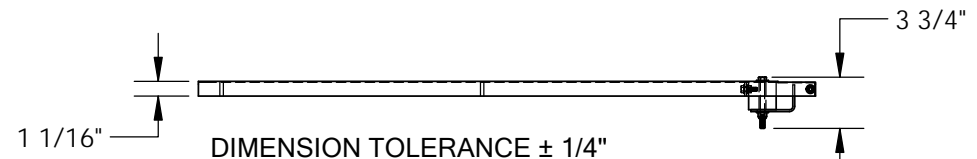

SOLID PLATFORM OPTION - SL-DK

APPROX WEIGHT: 32.60 lbs.
 DOES NOT INCLUDE WEIGHT OF POWER OR PACKAGING!!!

*** ANY ADDITIONS, DELETIONS, OR OMISSIONS MUST BE CORRECTED ON THIS DRAWING AS THIS DRAWING WILL BE CONSIDERED ALL INCLUSIVE ***

ALL GRAPHICS PROVIDED ARE FOR REFERENCE ONLY. IF CERTAIN DIMENSIONS ARE CRITICAL PLEASE VERIFY THOSE DIMENSIONS WITH YOUR SALESPERSON

STANDARD FEATURES

- MODEL NUMBER IS SL-DK
- MAX CAPACITY IS 2,000 LBS. (WHEN INSTALLED ON FORKS)
- OVERALL WIDTH IS 27 3/4"
- OVERALL LENGTH IS 45"
- USABLE LENGTH IS 42 1/4"
- OVERALL HEIGHT IS 3 3/4"